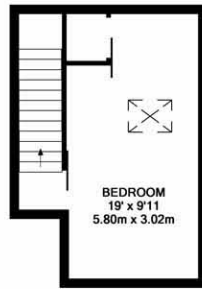

1ST FLOOR
APPROX. FLOOR
AREA 233 SQ.FT.
(21.7 SQ.M.)

TOTAL APPROX. FLOOR AREA 1647 SQ.FT. (153.0 SQ.M.)

© Harrington Homes