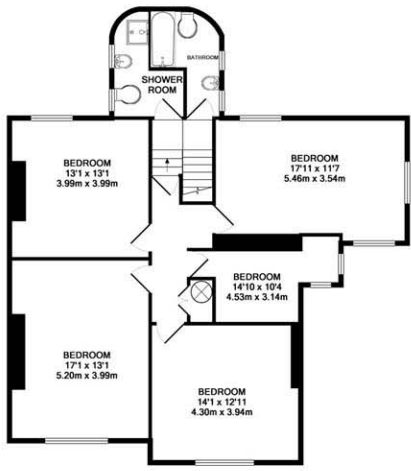

© Harrington Holiday Homes