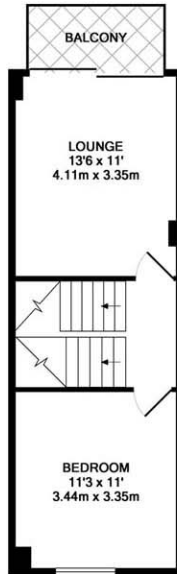

REF: GUNPOWDER COTTAGE
TOTAL APPROX. FLOOR AREA 1147 SQ.FT. (106.5 SQ.M.)