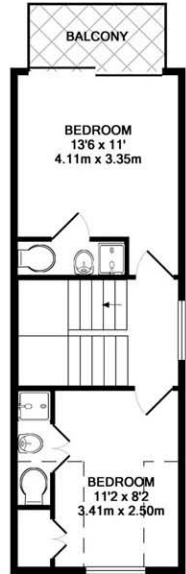

REF: GUNPOWDER COTTAGE
TOTAL APPROX. FLOOR AREA 1147 SQ.FT. (106.5 SQ.M.)