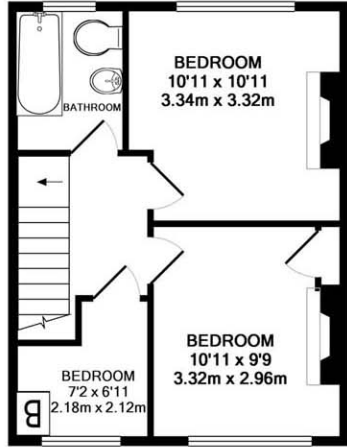

GROUND FLOOR
APPROX. FLOOR
AREA 479 SQ.FT.
(44.5 SQ.M.)

1ST FLOOR
APPROX. FLOOR
AREA 362 SQ.FT.
(33.6 SQ.M.)

REF: PARK HOUSE
TOTAL APPROX. FLOOR AREA 841 SQ.FT. (78.1 SQ.M.)

© Harrington Holiday Homes