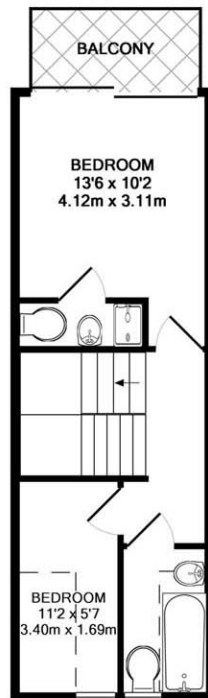

GROUND FLOOR
APPROX. FLOOR
AREA 320 SQ.FT.
(29.7 SQ.M.)

1ST FLOOR
APPROX. FLOOR
AREA 321 SQ.FT.
(29.8 SQ.M.)

2ND FLOOR
APPROX. FLOOR
AREA 325 SQ.FT.
(30.2 SQ.M.)

REF: POWDER KEG COTTAGE
TOTAL APPROX. FLOOR AREA 965 SQ.FT. (89.7 SQ.M.)