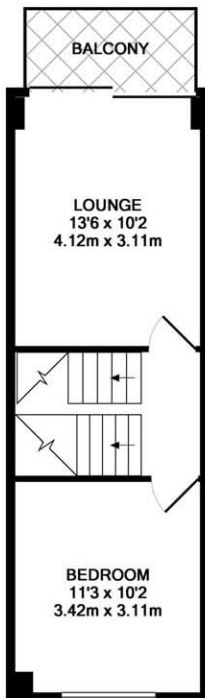

GROUND FLOOR
APPROX. FLOOR
AREA 320 SQ.FT.
(29.7 SQ.M.)

1ST FLOOR
APPROX. FLOOR
AREA 321 SQ.FT.
(29.8 SQ.M.)

2ND FLOOR
APPROX. FLOOR
AREA 325 SQ.FT.
(30.2 SQ.M.)

REF: POWDER KEG COTTAGE
TOTAL APPROX. FLOOR AREA 965 SQ.FT. (89.7 SQ.M.)